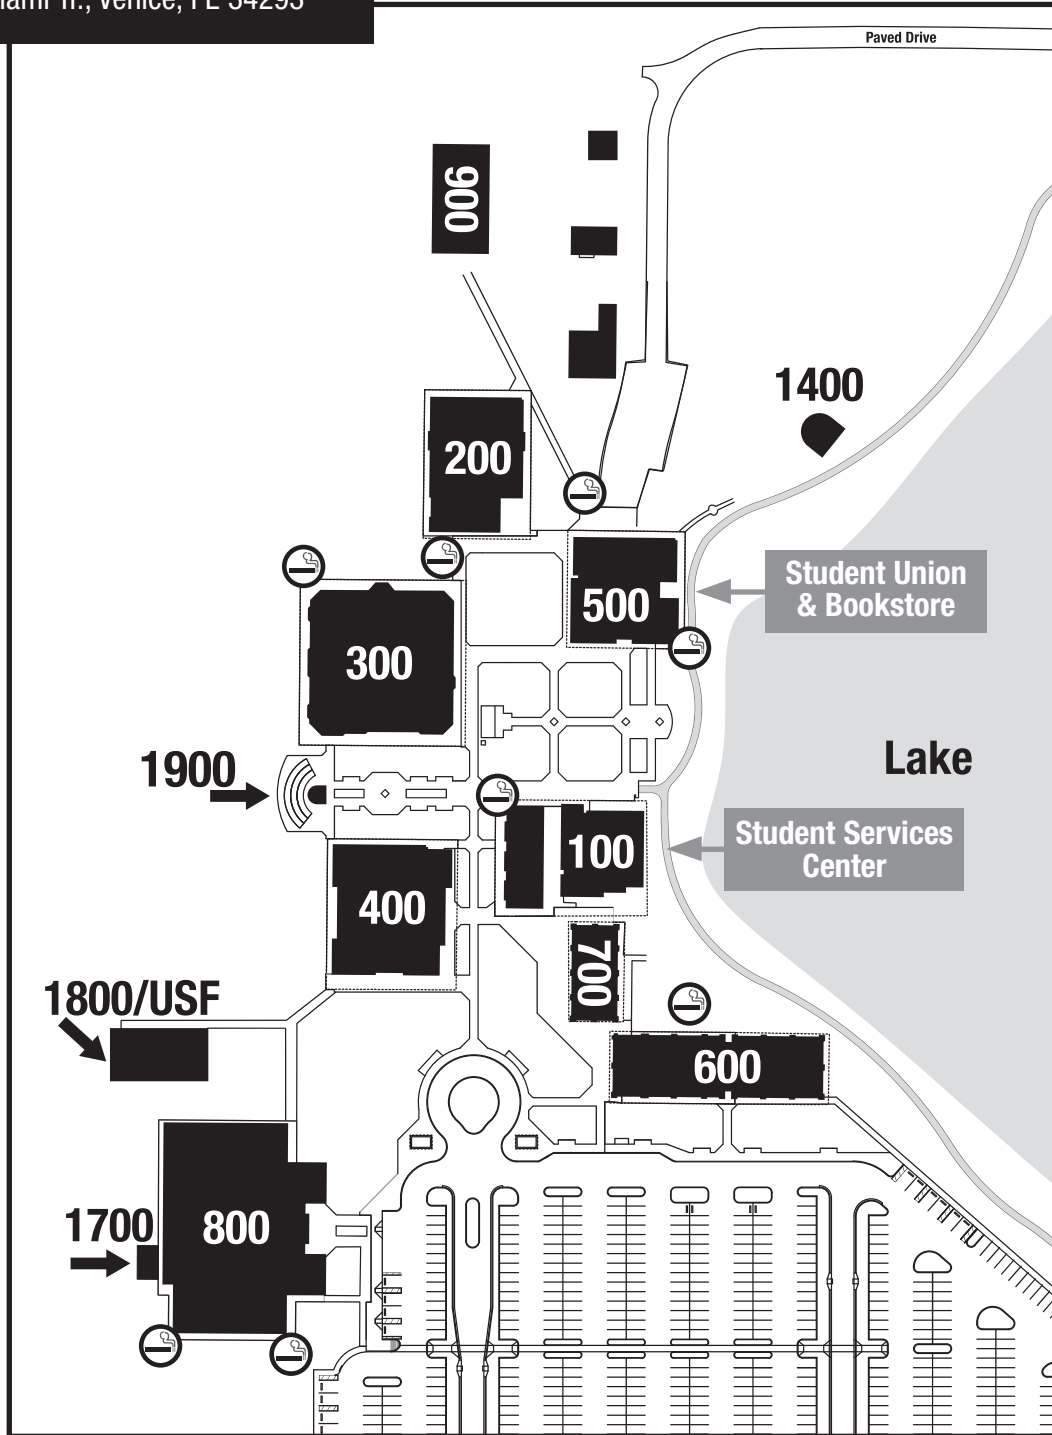

MCC Venice

8000 S. Tamiami Tr., Venice, FL 34293

Directory

100 Student Services Center
 200 Science
 300 Library
 400 Academic Resource Center

500 Student Union & Bookstore
 600 Faculty Offices
 700 Fine Arts
 800 Professional Development Center

900 Facilities Planning & Maintenance
 1400 Environmental Education Center
 1700 Music Practice
 1800 USF
 1900 Performance Pavilion